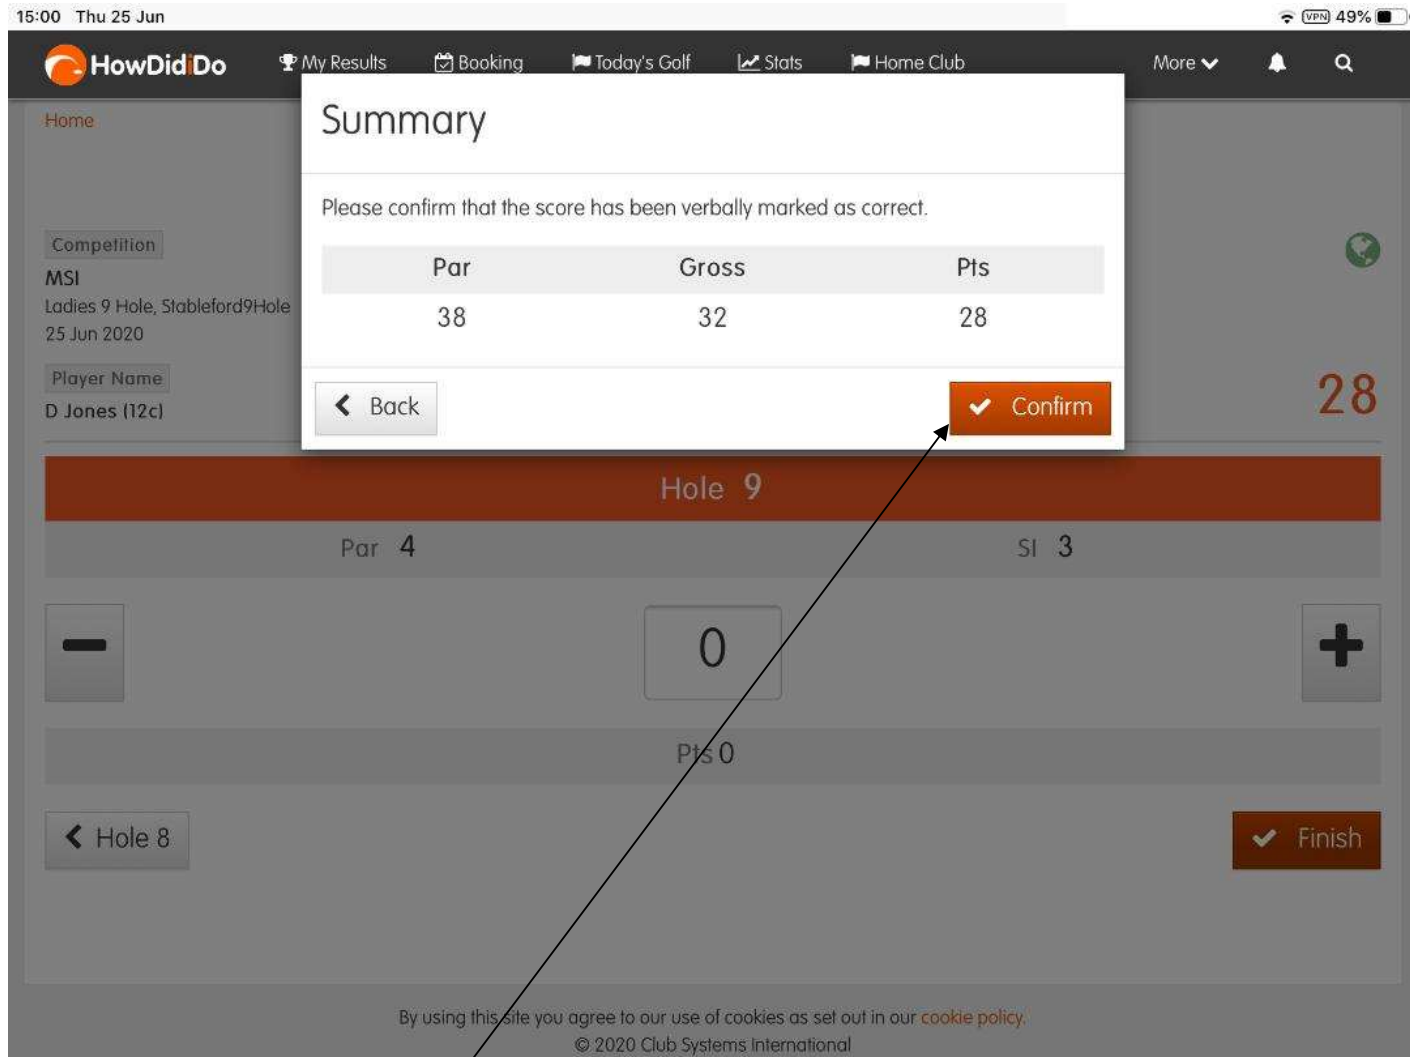

Your name and handicap are shown here

Competition name, ensure you have the correct competition

When score is entered for a hole, click here for the next hole

By using this site you agree to our use of cookies as set out in our [cookie policy](#).
© 2020 Club Systems International

Enter gross scores for each hole by using the + or - boxes.

If the competition is a stableford format, the points for each hole are shown under your gross score figure

For an 18 hole competition you will be asked to confirm the scores after 9 holes as you do with the touch screen in the clubhouse. The competition illustrated is only a 9 hole competition. In both cases when all scores have been entered, click the finish box.

A summary box will appear showing your gross score and, for a stableford, the points achieved. You are asked to confirm that the scores have been verbally agreed with your “marker”. Then press confirm