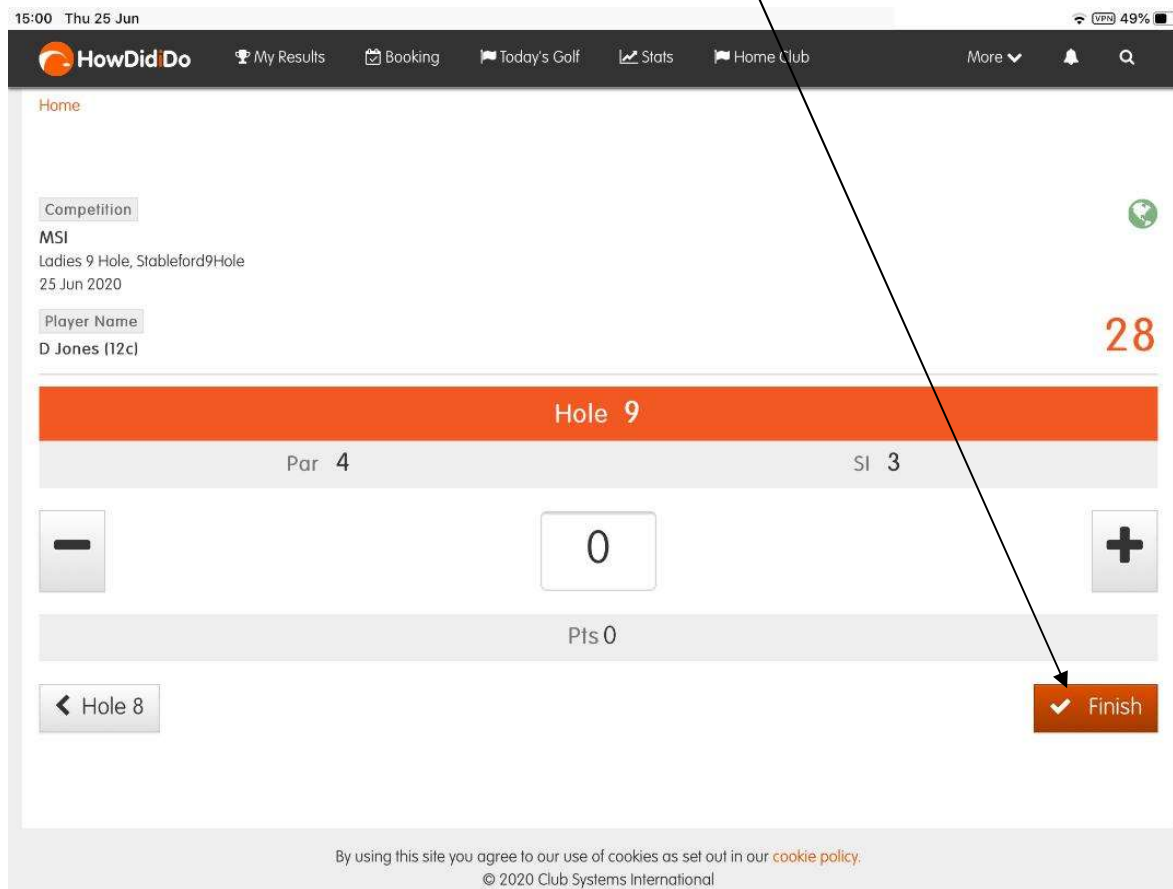

Your name and handicap are shown here

Competition name, ensure you have the correct competition

When score is entered for a hole, click here for the next hole

By using this site you agree to our use of cookies as set out in our [cookie policy](#).
© 2020 Club Systems International

Enter gross scores for each hole by using the + or - boxes.

If the competition is a stableford format, the points for each hole are shown under your gross score figure

For an 18 hole competition you will be asked to confirm the scores after 9 holes as you do with the touch screen in the clubhouse. The competition illustrated is only a 9 hole competition. In both cases when all scores have been entered, click the finish box.

A summary box will appear showing your gross score and, for a stableford, the points achieved. You are asked to confirm that the scores have been verbally agreed with your “marker”. Then press confirm