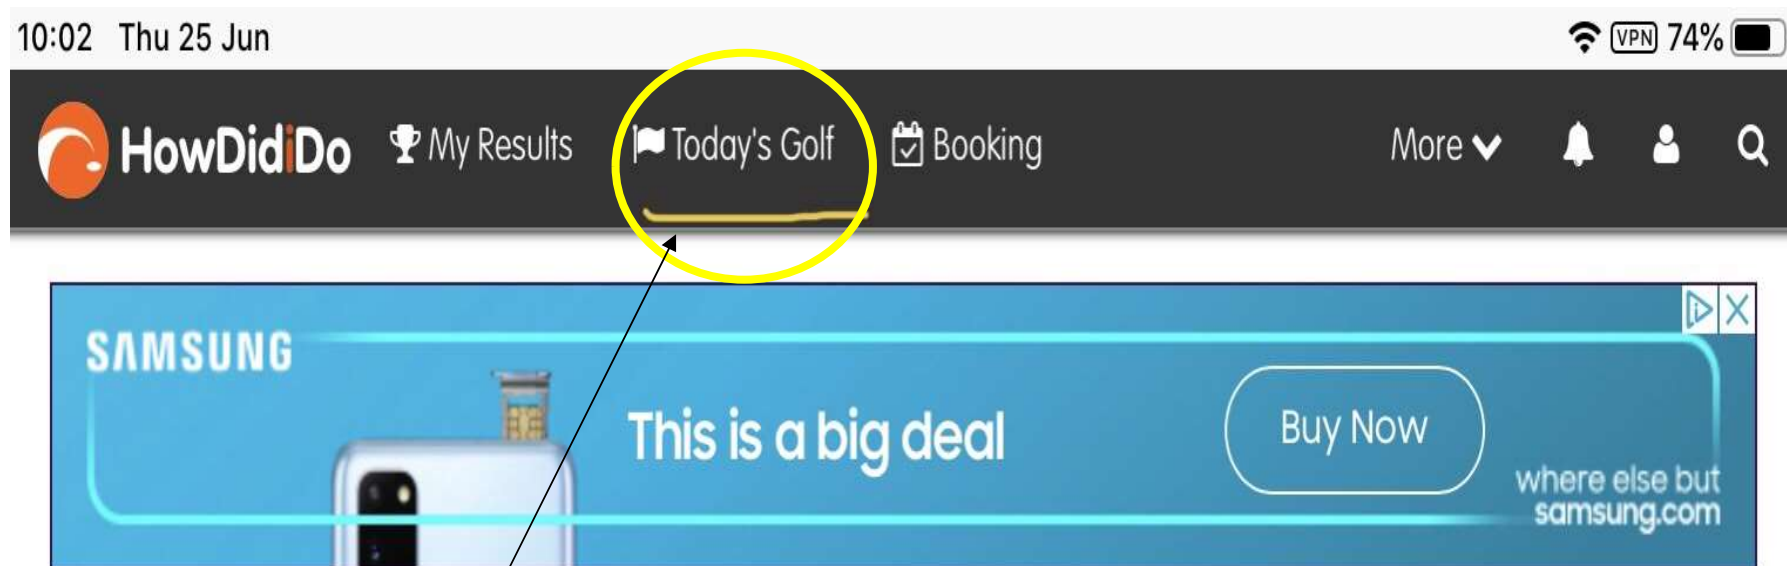

Score entry may be done using a mobile phone or by using web browser.

This can only be done by accessing HowDidiDo.

Click on today's golf

Help beat prostate cancer...

Today's Golf

● Leaderboards
View Live Leaderboards